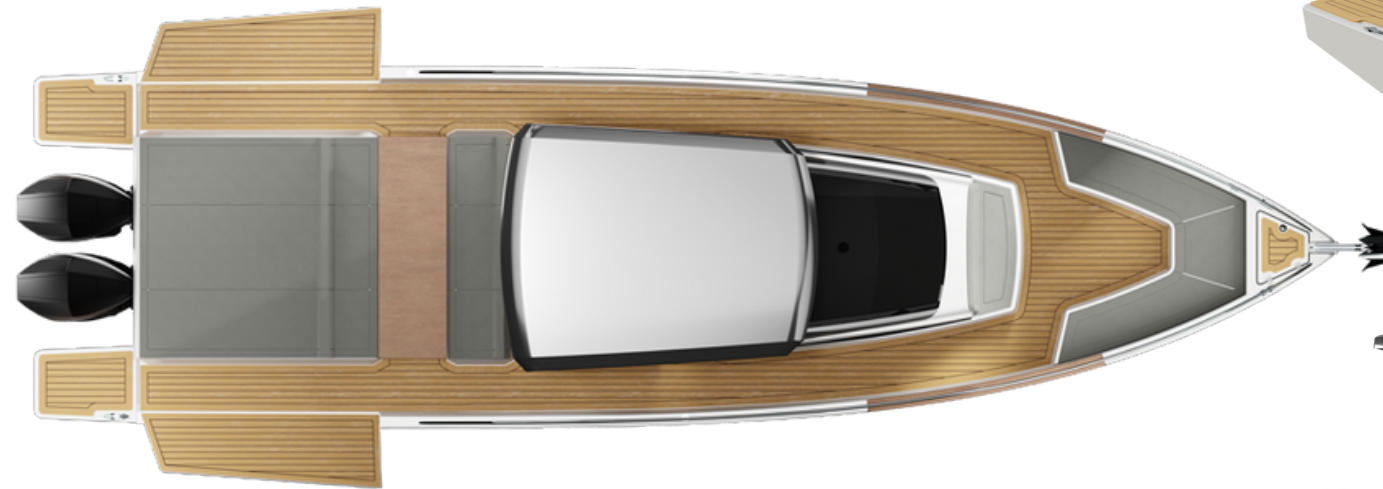

NEW 2022

NUVA M11 OPEN

An incomparable boat, our 11,2m length model has fold-down sides that expand the beam space up to 4,9m. You can enjoy a fixed sundeck, dining table, and space in the bow with a table that you can also convert into a sundeck. Inside, two double beds, kitchen, and full sink with 1,92m high. This boat is unique and not leaving anyone indifferent.

Length over all: 11,2m
Engines: Up to 2x 350Hp
Max. beam: 2,9m up to 4,9m