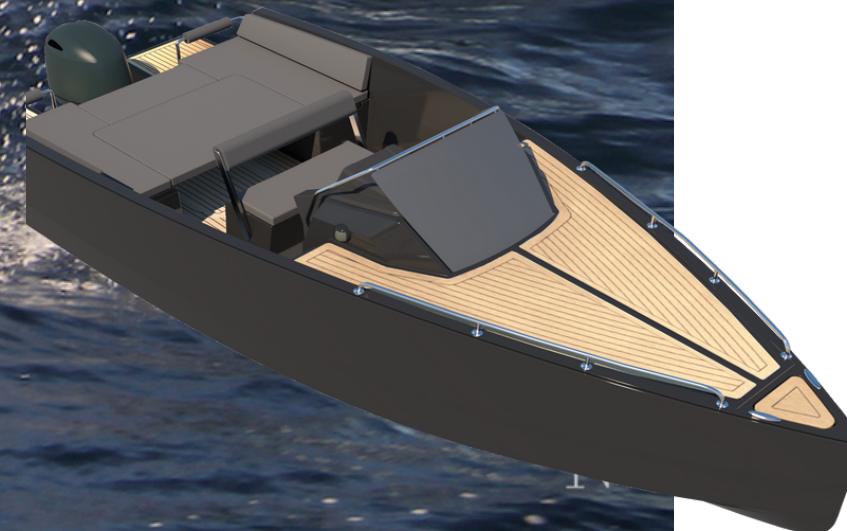

### **M6**

OPEN /  
CABIN

It stands out for its bold design and maximum comfort. It has a length of 5,99m, making it the perfect travel partner for towing out of the sea. Only basic license required.

**NOMINATED BEST EUROPEAN BOAT OF THE YEAR 2019**

# NUVA M6 OPEN

A boat that is designed to move freely throughout the boat. Our M6 open maximizes the space on deck. In the bow area, there are seats that can be easily converted into a solarium. The same in the stern area. The cabin is designed to store cushions and bags. This model is an elegant, versatile and minimalist model where space is the main character. If you were looking to stand out in small boats with CE certificate - 8pax, this is the model that marks a before and after, taking smaller boats to another level of comfort.

Being the smallest in the model range, our Nuva M6 Open is also a great tender boat for yachts. Due to its compact dimensions, the M6 can be placed both in the tender garage and on the swim platform.

Lenght over all:	5,99m
Engines:	115Hp up to 175Hp
Capacity:	8 pax.
Max. beam:	2,49m

## CABINA

This model, with 5.99m, it's the perfect travel partner for towing out of the sea. It is an unbeatable weekender. The nautical experts highlight the M6 Cabin's perfect navigation. The capacity of 8 people allows you to spend the best moments at the sea with your closest ones. Two people can sleep inside with comfort thanks to the interior bed option.